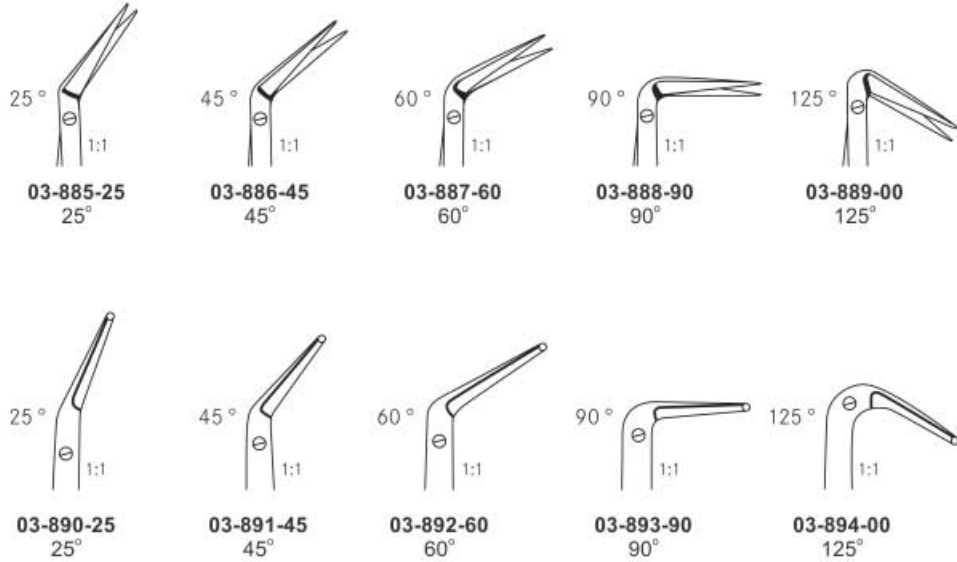

Castroviejo Scissors
Spring Type