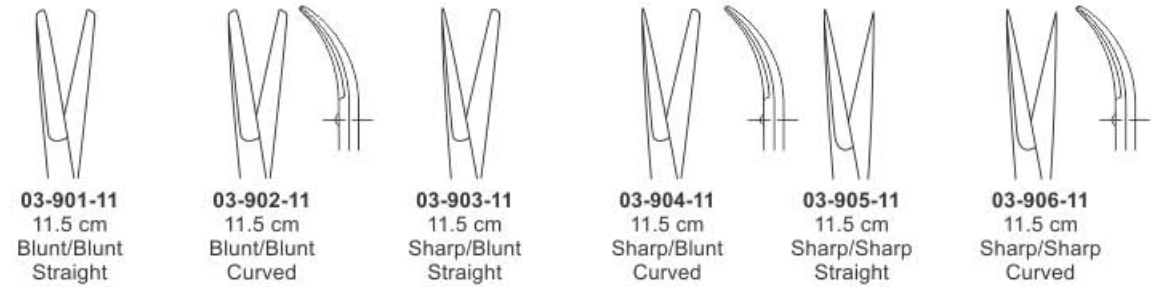

Castroviejo Scissors
Spring Type