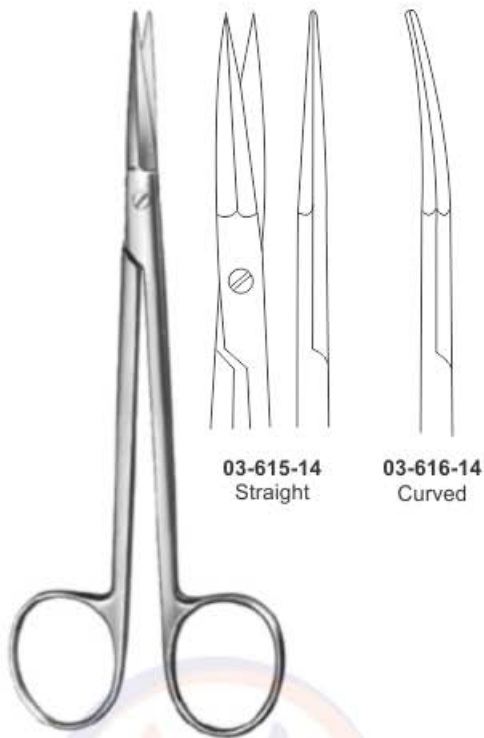

FACE LIFT SCISSORS

Facelift-Schere | Tijeras de estiramiento facial
Ciseaux de lifting | Forbici per il lifting del viso

03-615-14
Straight

03-616-14
Curved

Peck-Joseph
Face-lift Scissors
14.5 cm
Sharp/Sharp