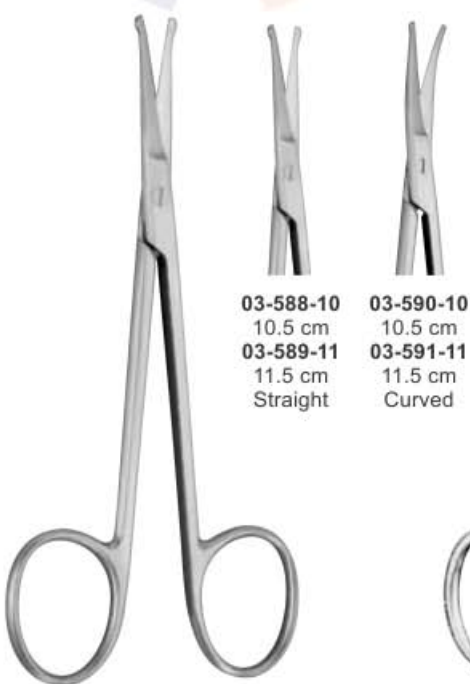

03-582-10
Straight

03-583-10
Curved

Knapp Scissors
Blunt/Blunt
10.5cm

03-584-11 11.5 cm
03-585-14 14 cm
Curved

Littler Tendon Scissors
Sharp/Sharp

03-586-11 11.5 cm
Straight
03-587-11
Curved

Strabismus Tendon Scissors
11.5 cm
Blunt/Blunt