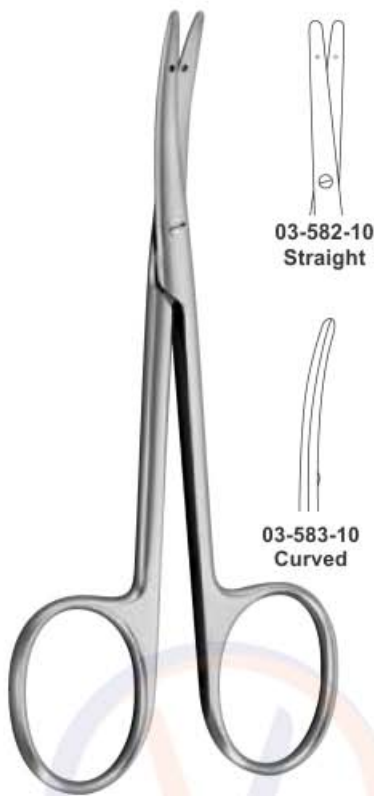

03-582-10
Straight

03-583-10
Curved

Knapp Scissors
Blunt/Blunt
10.5cm