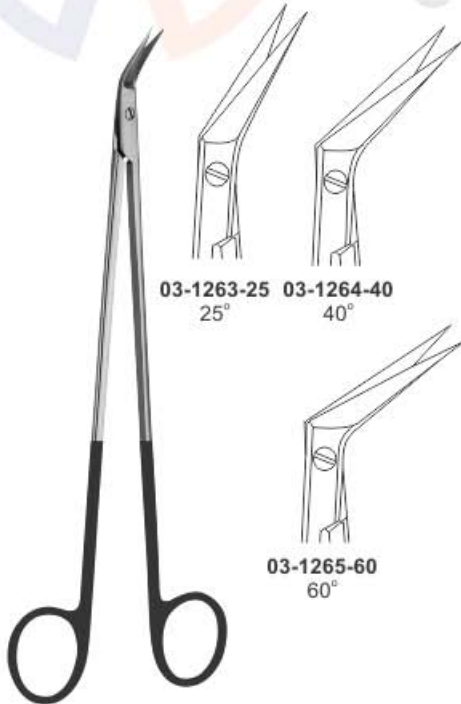

Potts-Smith Super Cut Scissors
Vascular Surgery
Sharp/Sharp

03-1263-25 25°   03-1264-40 40°

03-1265-60 60°