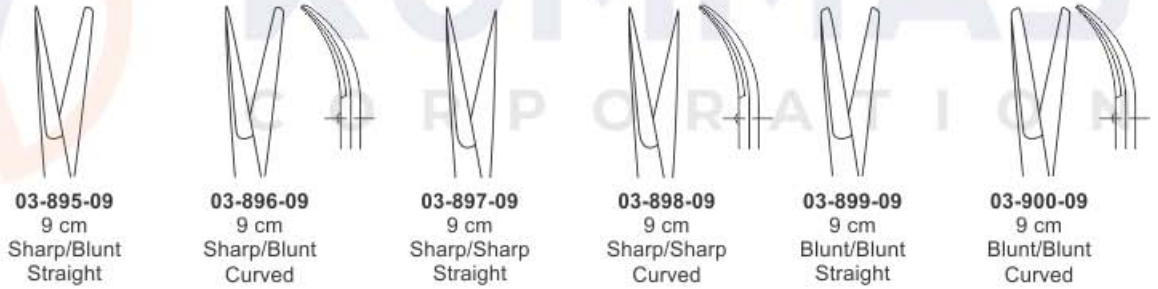

Castroviejo Scissors
Spring Type