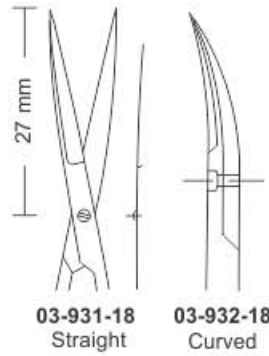

03-931-18 Straight
03-932-18 Curved