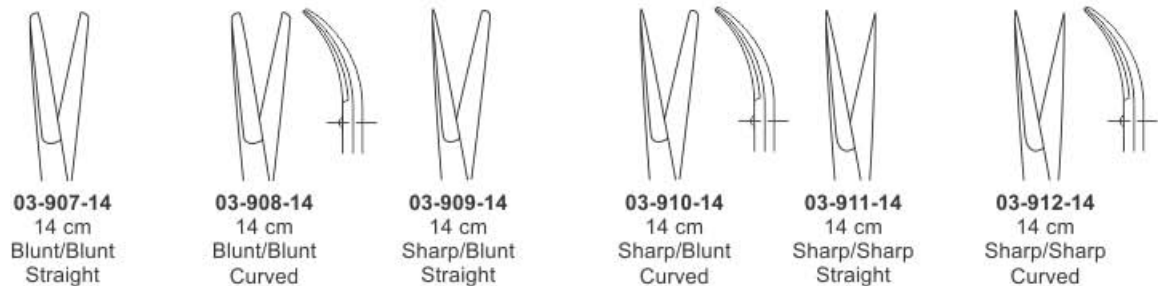

MICRO SCISSORS

Mikroscheren | micro Ciseaux
 Micro Tijeras | Micro Forbici

Castroviejo Corneal Micro Scissors
 03-913-11 11.5 cm
 Left Angled,
 Spring Handle

Castroviejo Corneal Micro Scissors
 03-914-11 11.5 cm
 Right Angled,
 Spring Handle