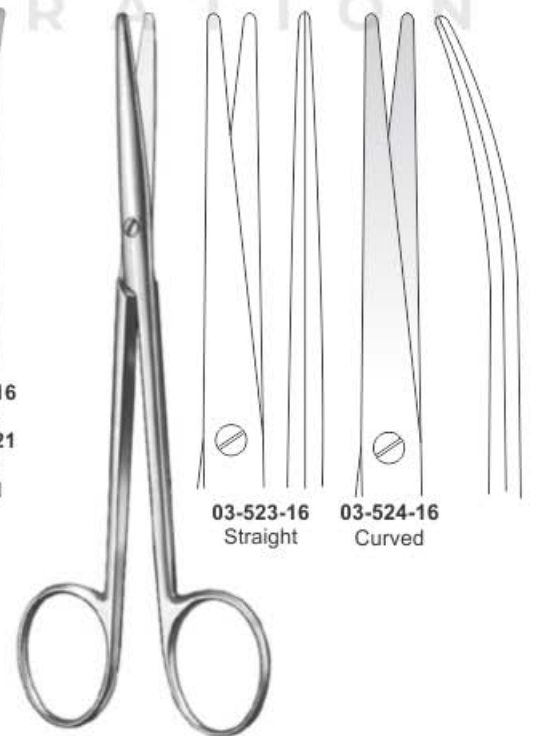

03-521-16
16 cm

03-522-21
21 cm
Curved

03-523-16
Straight

03-524-16
Curved

Lexer-Fino
Delicate Dissecting Scissors
slender pattern
16.5 cm