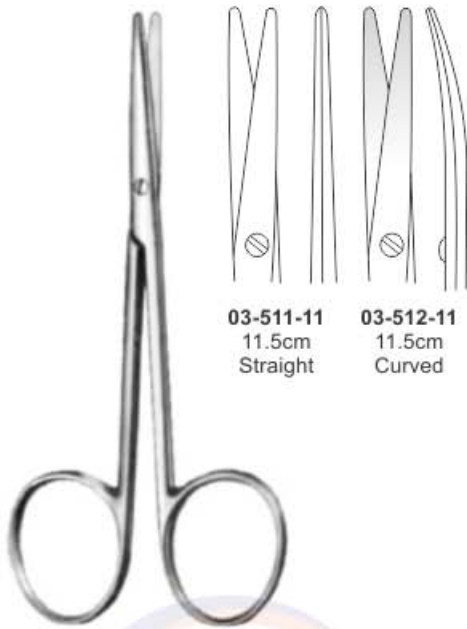

03-511-11
11.5cm
Straight

03-512-11
11.5cm
Curved

Metzenbaum
Dissecting Scissors
11.5 cm