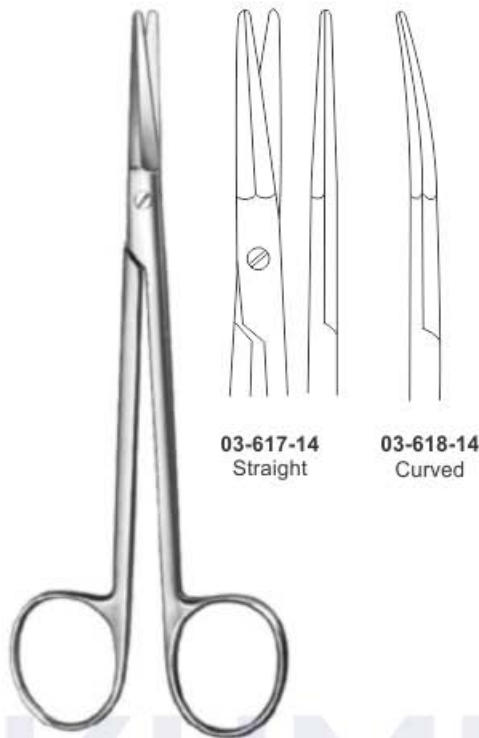

FACE LIFT SCISSORS

Facelift-Schere | Tijeras de estiramiento facial
 Ciseaux de lifting | Forbici per il lifting del viso

03-615-14
Straight

03-616-14
Curved

Peck-Joseph
Face-lift Scissors
14.5 cm
Sharp/Sharp